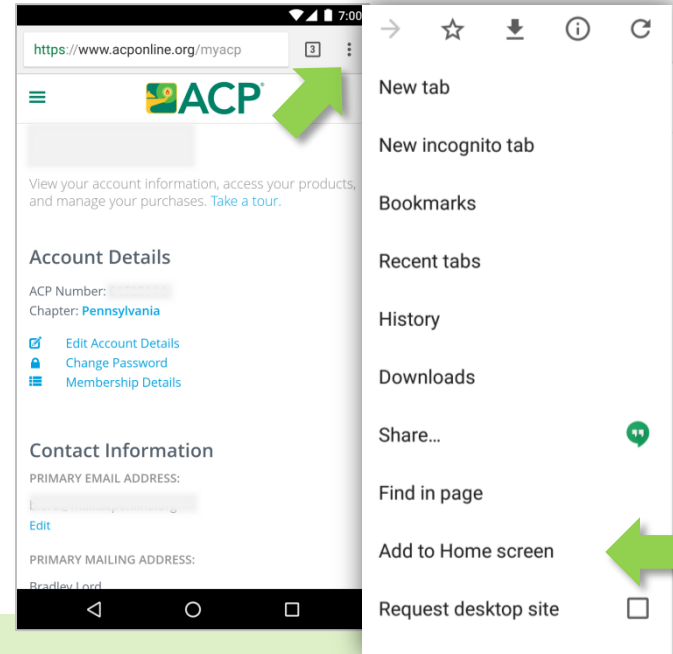

Adding a MyACP icon to your Android device for one-touch access

1 Log into **acponline.org** on your phone

2 Make sure to check "Remember me"

3 Now at MyACP, tap the menu icon and choose **Add to Home screen**

4 Type **MyACP** and tap ADD

5 Tap the icon to open **MyACP**