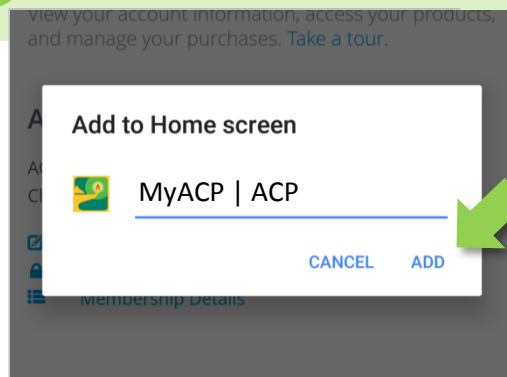

Adding a MyACP icon to your Android device for one-touch access

1 Log into **acponline.org** on your phone

2 Make sure to check "Remember me"

3 Now at MyACP, tap the menu icon and choose **Add to Home screen**

4 Type **MyACP** and tap ADD

5 Tap the icon to open **MyACP**