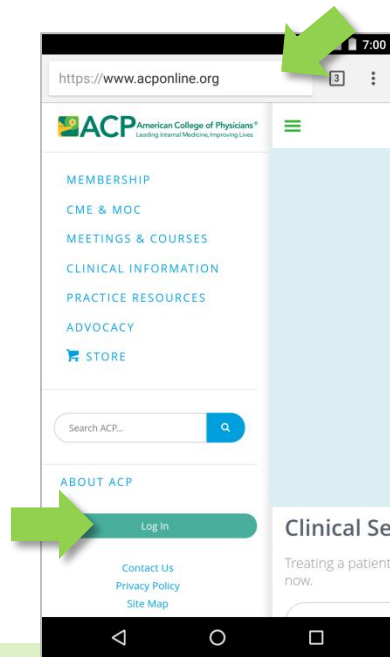

Adding a MyACP icon to your Android device for one-touch access

1 Log into **acponline.org** on your phone

2 Make sure to check "Remember me"

3 Now at MyACP, tap the menu icon and choose **Add to Home screen**

4 Type **MyACP** and tap ADD

5 Tap the icon to open **MyACP**