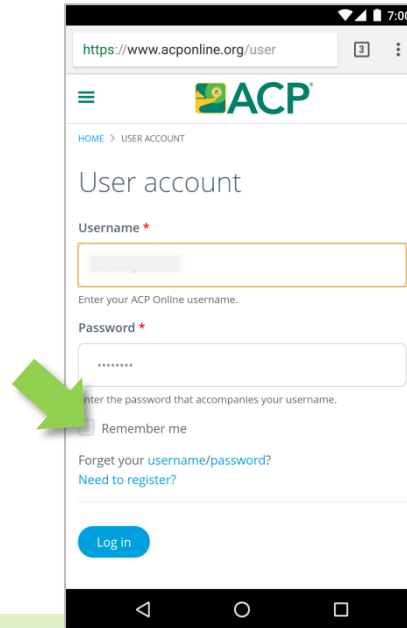

Adding a MyACP icon to your Android device for one-touch access

1 Log into **acponline.org** on your phone

2 Make sure to check "Remember me"

3 Now at MyACP, tap the menu icon and choose **Add to Home screen**

4 Type **MyACP** and tap ADD

5 Tap the icon to open **MyACP**